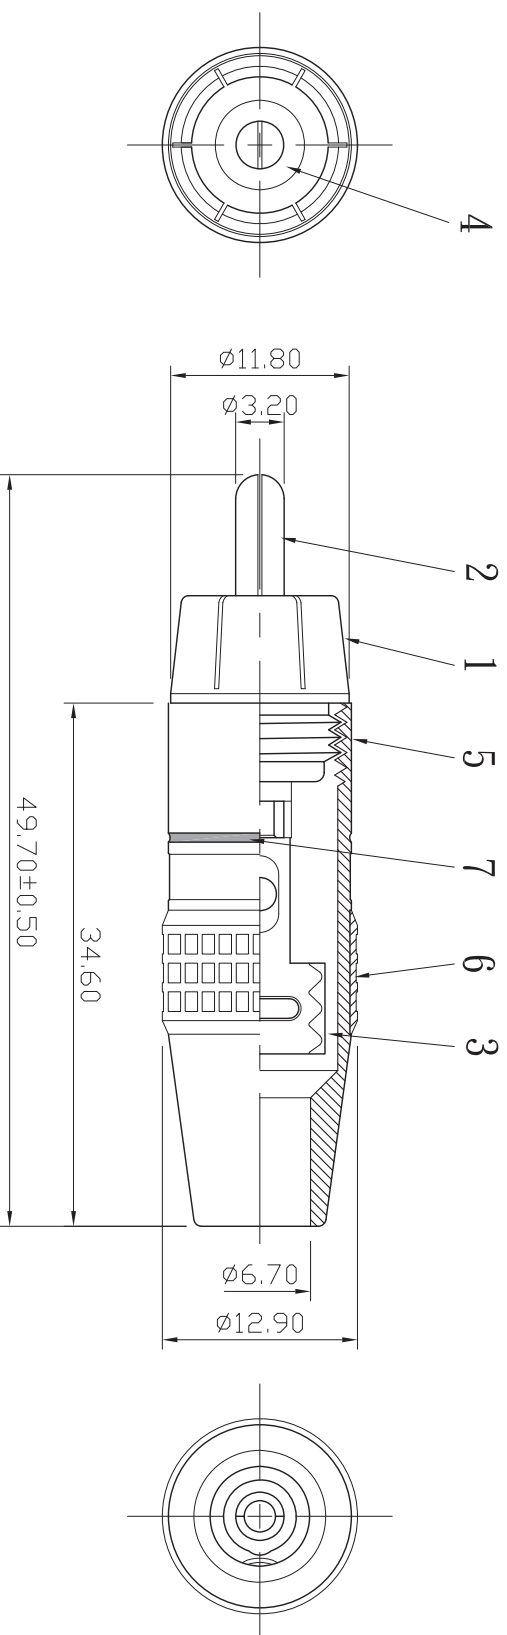

REMARK : RoHS REQUIREMENT APPLIED
(符合RoHS)

S 1 : 1

7	color ring	1	pvc	red/black/blue white/yellow/green		DIMENSIONS ARE IN MILLIMETERS UNLESS OTHERWISE SPECIFIED TOLERANCES (一般公差) 0.5-6 = ±0.2 >6-30 = ±0.4 >30-120 = ±0.6 >120-315 = ±1 >315-1000 = ±1.6 ANGLES(角度) = 45°	APPROVED	大廣有限公司 DA KOANG CO., LTD. TITLE RCA PLUG DRAWING NO. 1035 SOLDER TYPE	
6	color ring	1	rubber	red/black/blue white/yellow/green			CHECKED		
5	shell	1	brass	ivory coated			DRAWN <i>Cala</i>		
4	insulator	1	teflon	white			DATE 2007.11.28		
3	clip	1	brass	gold			FILE NO. DRAWING(AUDIO)RPRP-11531VCG-TIE-A-RD/BK/BEM/YY/GN-6,7		
2	contact pin	1	brass	gold					
1	body	1	brass	gold					
NO.	Description	Unit	Materials	Finish	Drawing No.	SCALE	2 : 1	UNIT	MM