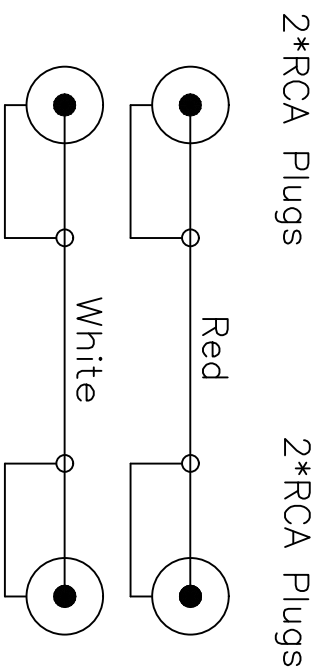

Soldered Drawing:

Cable Word: OFC HI-FI AUDIO CABLE

REV	PART NO.	SAMPLE NO.	BY	TOLERANCE		SIGNATURES		DATE		TITLE	CUSTOMER
				0 - 10 ±0.05	10 - 99 ±0.10	100 - 999 ±1.00	1000 - 9999 ±100.00	10000 - 99999 ±1000.00	DRAFT: ZHOU XIN GUO		
A	6009					APPROVAL:				2*RCA Plugs-2*RCA Plugs	
B				SHEET	OF	SCALE	UNIT	REV			