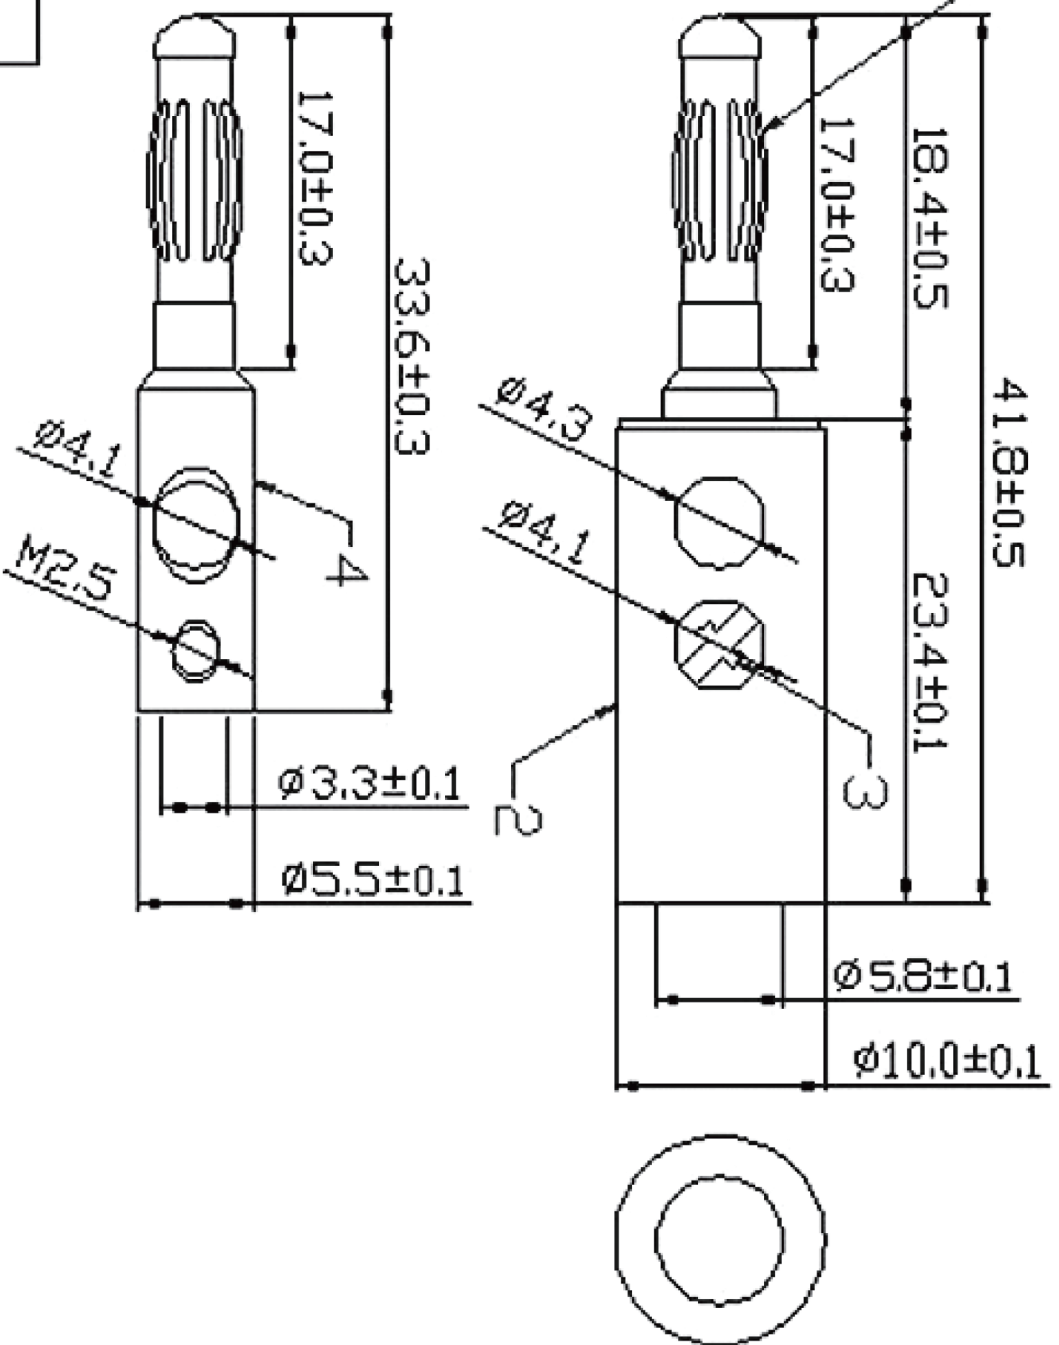

(Nine leaf slice) 1

4	BODY	CU
3	SCREW	Fe
2	SHELL	ABS
1	BANANA HEAD	Cu

ITEM	DESIGNATION	MATERIAL	TOLERANCE	SIGNATURES	DATE
REV.	ECD	PART NO.	DATE	BY	
AO	1007A				
B					

大廣有限公司  
DA KOANG CO., LTD.

TITLE	Banana Plug
CUSTOMER	