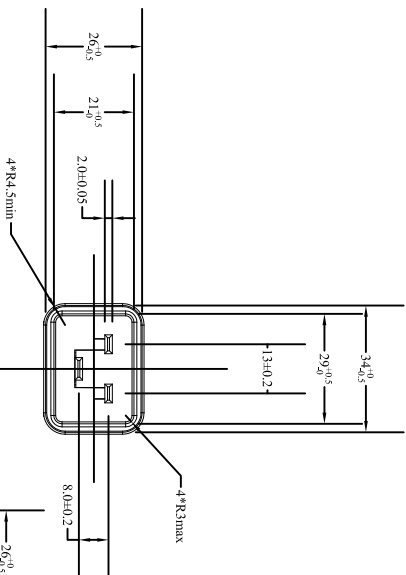

1

2

3

4

5

6

7

A

ROHS/REACH COMPLIANT

B
P1

C

D

F

CE Certified

NOTES:

- 1. IEC EN 60320 C20 Rewireable Plug.
- 2. CURRENT RATING: 16A, Terminal material Brass.
- 3. VOLTAGE RATING: 16A@250V For European Standard
- 4. Rated 20A@125V For America Standard
- 4. WIRE SIZE: max: 3G 2.5mm² or SJT 3*AWG12
- 5. With two locking screws.
- 6. COLOR: Black

Sku. No.

1099A-1

Short Description:

IEC 320 C20 Rewirable Connector

Engineer	Date	Name
Dec:12,2011	Dec:12,2011	N.Xu
Checked by		
Confirmed by	Dec:12,2011	N.X.

SCALE: N/A

UNIT: MM

PAGE: 1 of 1