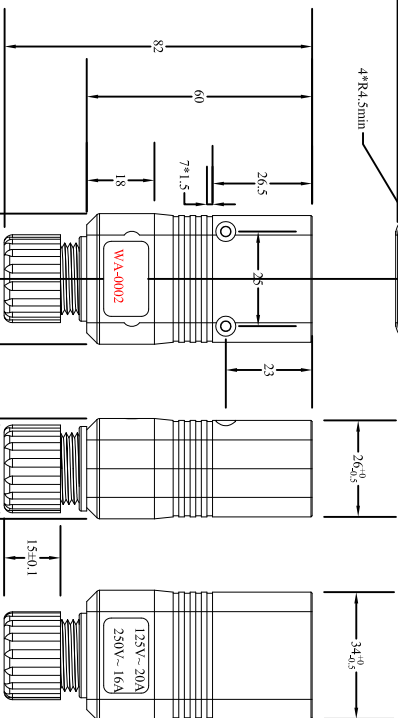

ROHS/REACH COMPLIANT

B
P1

C

D

F

CE Certified

NOTES:

- 1. IEC EN 60320 C20 Rewireable Plug.
- 2. CURRENT RATING: 16A, Terminal material Brass.
- 3. VOLTAGE RATING: 16A@250V For European Standard
- 4. Rated 20A@125V For America Standard
- 4. WIRE SIZE: max: 3G 2.5mm² or SJT 3*AWG12
- 5. With two locking screws.
- 6. COLOR: Black

Sku. No.

1099A-1

Short Description:

IEC 320 C20 Rewirable Connector

Engineer	Date	Name
Dec:12,2011	Dec:12,2011	N.Xu
Checked by		
Confirmed by	Dec:12,2011	N.X.

SCALE: N/A

UNIT: MM

PAGE: 1 of 1