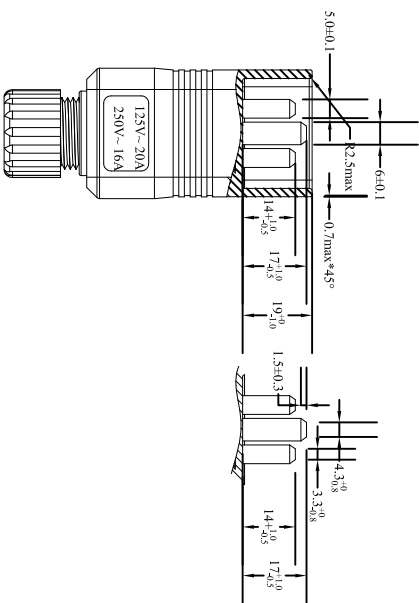

ROHS/REACH COMPLIANT

B
P1

C

D

F

CE Certified

NOTES:

- 1. IEC EN 60320 C20 Rewireable Plug.
- 2. CURRENT RATING: 16A, Terminal material Brass.
- 3. VOLTAGE RATING: 16A@250V For European Standard
- 4. Rated 20A@125V For America Standard
- 4. WIRE SIZE: max: 3G 2.5mm² or SJT 3*AWG12
- 5. With two locking screws.
- 6. COLOR: Black

Sku. No.

1099A-1

Short Description:

IEC 320 C20 Rewirable Connector

Engineer	Date	Name
Dec:12,2011	Dec:12,2011	N.Xu
Checked by		
Confirmed by	Dec:12,2011	N.X.

SCALE: N/A

UNIT: MM

PAGE: 1 of 1