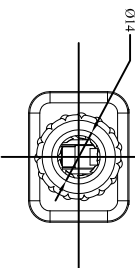

ROHS/REACH COMPLIANT

B
P1

C

D

F

CE Certified

NOTES:

- 1. IEC EN 60320 C20 Rewireable Plug.
- 2. CURRENT RATING: 16A, Terminal material Brass.
- 3. VOLTAGE RATING: 16A@250V For European Standard
- 4. Rated 20A@125V For America Standard
- 4. WIRE SIZE: max: 3G 2.5mm² or SJT 3*AWG12
- 5. With two locking screws.
- 6. COLOR: Black

Sku. No.

1099A-1

Short Description:

IEC 320 C20 Rewirable Connector

Engineer	Date	Name
Dec:12,2011	Dec:12,2011	N.Xu
Checked by		
Confirmed by	Dec:12,2011	N.X.

SCALE: N/A

UNIT: MM

PAGE: 1 of 1